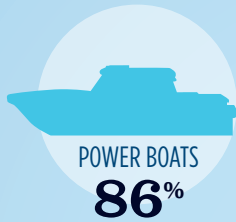

National Marine Manufacturers Association

nmma.org

ECONOMIC SIGNIFICANCE OF RECREATIONAL BOATING IN MASSACHUSETTS

CONGRESSIONAL DISTRICT 9

Number of Recreational Boats*	40,102
Recreational Boating Industry Businesses	385
Total Jobs	4,287
Annual Recreational Boating-Related Spending	$221.3 MILLION

TOTAL ANNUAL ECONOMIC IMPACT OF RECREATIONAL BOATING:

$529.1 MILLION

RECREATIONAL BOATS IN MA-9

TOTAL BOATS* ▶ 40,102

REGISTERED BOATS	40,102
Power boats	34,499
PWCs	1,894
Sailboats	3,238
Other Boats	471

HOUSEHOLDS PER BOAT 7.4

* Total boats are registered boats as reported by states to the USCG.

RECREATIONAL BOATING CREATES JOBS IN MA-9

TOTAL BOATING JOBS ▶ 2,975

Boat Building	89
Motor / Engine Mfgr.	-
Accessory / Supplies Mfgr.	245
Dealers / Wholesalers	565
Boat Services	2,076

BOAT BUILDING 3%
DLRS/WHOLESALERS 19%
MOTOR/ENG. MFGR. † 0%
ACC./SUPPLIES MFGR. 8%
BOAT SERVICES 70%

RECREATIONAL BOATING-RELATED BUSINESSES IN MA-9

TOTAL BUSINESSES ▶ 385

Boat Building	15
Motor / Engine Mfgr.	-
Accessory / Supplies Mfgr.	27
Dealers / Wholesalers	53
Boat Services	290

BOAT BUILDING 4%
DLRS/WHOLESALERS 14%
MOTOR/ENG. MFGR. † 0%
ACC./SUPPLIES MFGR. 7%
BOAT SERVICES 75%

ESTIMATED JOBS IMPACT OF RECREATIONAL BOATING-RELATED SPENDING IN MA-9

EST. TOTAL JOBS ▶ 4,287

EST. TOTAL LABOR INCOME ▶ $176.8 MILLIONS

Est. Direct Income	$73.2
Est. Indirect Income	$42.7
Est. Induced Income	$60.9

RECREATIONAL BOATING INDUSTRY SALES IN MA-9

Boat Building	$23.0 MILLION
Motor / Engine Mfgr.	$0.0 MILLION
Accessory / Supplies Mfgr.	$35.2 MILLION
TOTAL MFGR. SALES	$58.2 MILLION
Dealers / Wholesalers	$271.2 MILLION
Boat Services	$520.9 MILLION
TOTAL RETAIL & SERVICES SALES	$792.1 MILLION