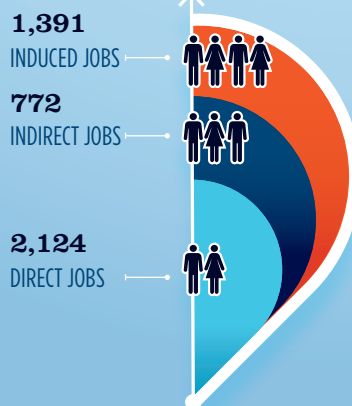

BOAT BUILDING 4%
DLRS/WHOLESALERS 14%
MOTOR/ENG. MFGR. † 0%
ACC./SUPPLIES MFGR. 7%
BOAT SERVICES 75%

ESTIMATED JOBS IMPACT OF RECREATIONAL BOATING-RELATED SPENDING IN MA-9

EST. TOTAL JOBS ▶ 4,287

EST. TOTAL LABOR INCOME ▶ \$176.8 MILLIONS

Est. Direct Income	\$73.2
Est. Indirect Income	\$42.7
Est. Induced Income	\$60.9

RECREATIONAL BOATING INDUSTRY SALES IN MA-9

Boat Building	\$23.0 MILLION
Motor / Engine Mfgr.	\$0.0 MILLION
Accessory / Supplies Mfgr.	\$35.2 MILLION
TOTAL MFGR. SALES	\$58.2 MILLION
Dealers / Wholesalers	\$271.2 MILLION
Boat Services	\$520.9 MILLION
TOTAL RETAIL & SERVICES SALES	\$792.1 MILLION