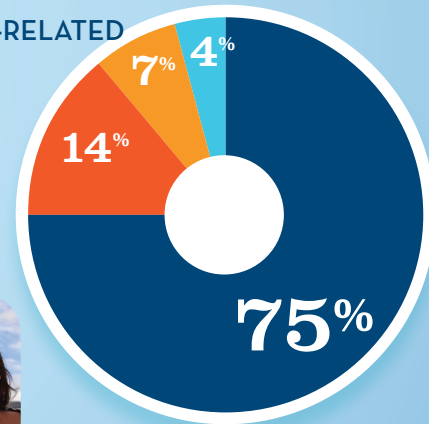

RECREATIONAL BOATING-RELATED BUSINESSES IN MA-9

TOTAL BUSINESSES ▶ 385

Boat Building	15
Motor / Engine Mfgr.	-
Accessory / Supplies Mfgr.	27
Dealers / Wholesalers	53
Boat Services	290

BOAT BUILDING 4%
DLRS/WHOLESALERS 14%
MOTOR/ENG. MFGR. † 0%
ACC./SUPPLIES MFGR. 7%
BOAT SERVICES 75%