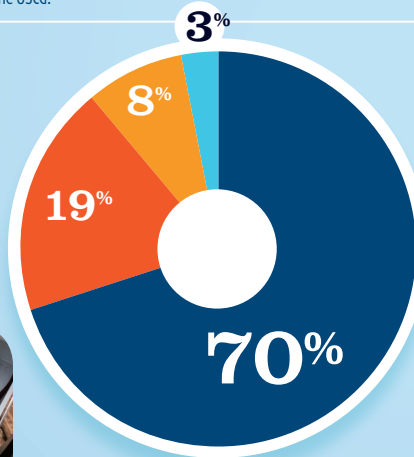

TOTAL ANNUAL ECONOMIC IMPACT OF RECREATIONAL BOATING:

\$529.1 MILLION

RECREATIONAL BOATS IN MA-9

TOTAL BOATS* ▶ 40,102

REGISTERED BOATS	40,102
Power boats	34,499
PWCs	1,894
Sailboats	3,238
Other Boats	471

HOUSEHOLDS PER BOAT 7.4

* Total boats are registered boats as reported by states to the USCG.

RECREATIONAL BOATING CREATES JOBS IN MA-9

TOTAL BOATING JOBS ▶ 2,975

Boat Building	89
Motor / Engine Mfgr.	-
Accessory / Supplies Mfgr.	245
Dealers / Wholesalers	565
Boat Services	2,076