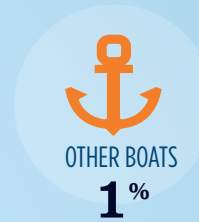

National Marine Manufacturers Association

nmma.org

ECONOMIC SIGNIFICANCE OF RECREATIONAL BOATING IN MASSACHUSETTS

CONGRESSIONAL DISTRICT 9

Number of Recreational Boats*	40,102
Recreational Boating Industry Businesses	385
Total Jobs	4,287
Annual Recreational Boating-Related Spending	$221.3 MILLION

TOTAL ANNUAL ECONOMIC IMPACT OF RECREATIONAL BOATING:

$529.1 MILLION

RECREATIONAL BOATS IN MA-9

TOTAL BOATS* ▶ 40,102

REGISTERED BOATS	40,102
Power boats	34,499
PWCs	1,894
Sailboats	3,238
Other Boats	471

HOUSEHOLDS PER BOAT 7.4

* Total boats are registered boats as reported by states to the USCG.

RECREATIONAL BOATING CREATES JOBS IN MA-9

TOTAL BOATING JOBS ▶ 2,975

Boat Building	89
Motor / Engine Mfgr.	-
Accessory / Supplies Mfgr.	245
Dealers / Wholesalers	565
Boat Services	2,076

BOAT BUILDING 3%
DLRS/WHOLESALERS 19%
MOTOR/ENG. MFGR. † 0%
ACC./SUPPLIES MFGR. 8%
BOAT SERVICES 70%

RECREATIONAL BOATING-RELATED BUSINESSES IN MA-9

TOTAL BUSINESSES ▶ 385

Boat Building	15
Motor / Engine Mfgr.	-
Accessory / Supplies Mfgr.	27
Dealers / Wholesalers	53
Boat Services	290

BOAT BUILDING 4%
DLRS/WHOLESALERS 14%
MOTOR/ENG. MFGR. † 0%
ACC./SUPPLIES MFGR. 7%
BOAT SERVICES 75%

ESTIMATED JOBS IMPACT OF RECREATIONAL BOATING-RELATED SPENDING IN MA-9

EST. TOTAL JOBS ▶ 4,287

EST. TOTAL LABOR INCOME ▶ $176.8 MILLIONS

Est. Direct Income	$73.2
Est. Indirect Income	$42.7
Est. Induced Income	$60.9

RECREATIONAL BOATING INDUSTRY SALES IN MA-9

Boat Building	$23.0 MILLION
Motor / Engine Mfgr.	$0.0 MILLION
Accessory / Supplies Mfgr.	$35.2 MILLION
TOTAL MFGR. SALES	$58.2 MILLION
Dealers / Wholesalers	$271.2 MILLION
Boat Services	$520.9 MILLION
TOTAL RETAIL & SERVICES SALES	$792.1 MILLION